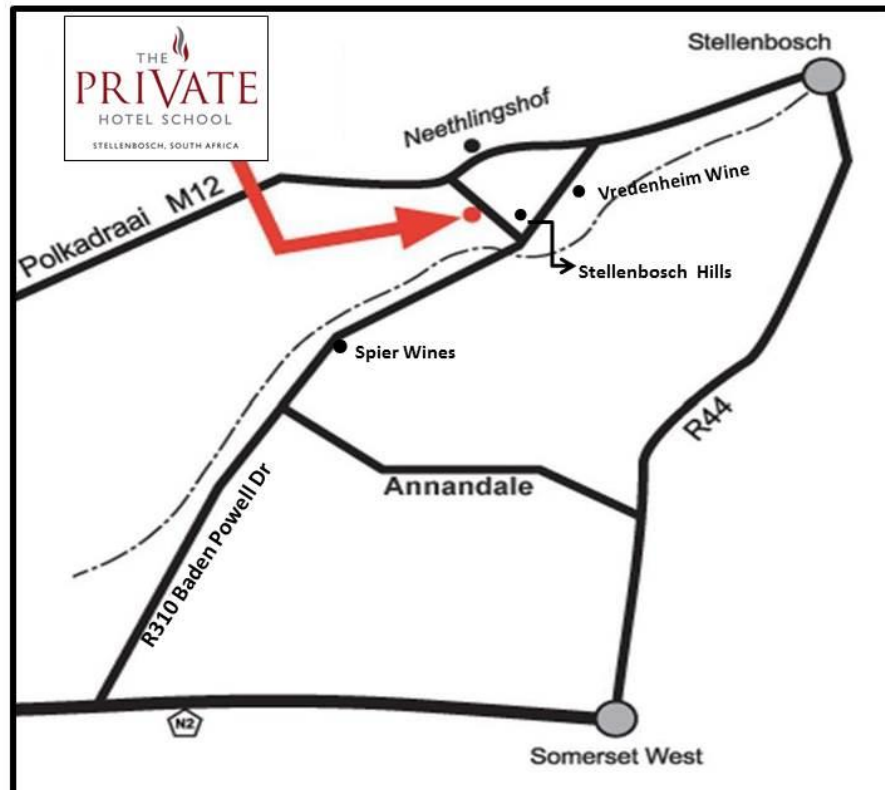

Map to The Private Hotel School

Physical Address: The Private Hotel School
Vlottenburg Road
Stellenbosch

GPS Coordinates: 33 °57'31.38"S 18 °47'57.78"E

Contact Information: Tel: +27 (0)21 881 3792
Fax: +27 (0)21 881 3793
E-mail: info@privatehotelschool.co.za

DRIVE FROM THE N2

- Take the N2 – Then take the exit R310 Baden Powell Drive
- Proceed on the R 310 Baden Powell Drive, past Spier Wines (right hand side)
- Turn left into Vlottenburg Road

DRIVE FROM THE N1

- Take the R 300 off-ramp
- Turn left onto the Stellenbosch Arterial
- Proceed to the M12 (Polkadraai Rd)
- Turn right into Vlottenburg Road

DRIVE FROM STELLENBOSCH TOWN

- Take the M12 (Adam Tas Road)
- Proceed with the M12 (Adam Tas Rd) past Asara and Neethlingshof Wine Farms
- Turn left into Vlottenburg Road